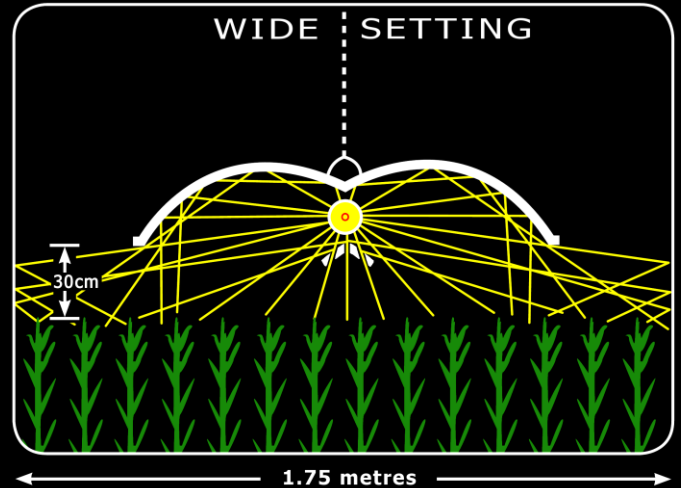

Growroom with 1 x 600 watt lamp