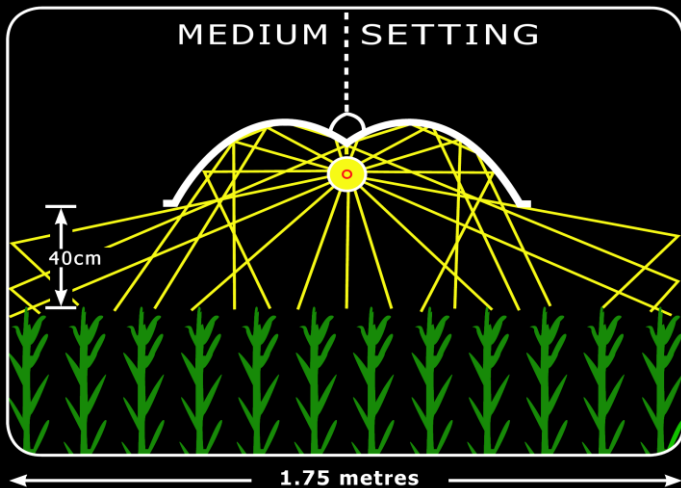

Growroom with 1 x 600 watt lamp