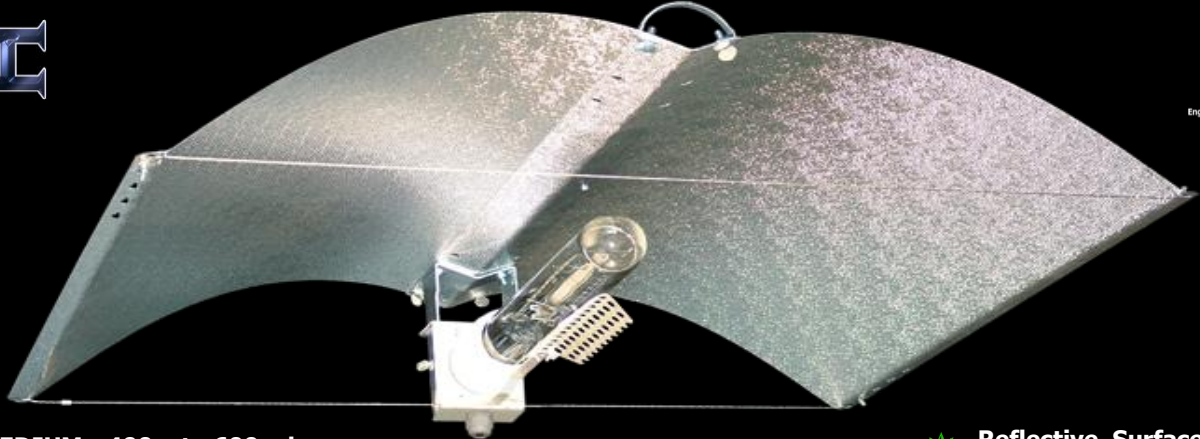

Adjust-A-Wings®

Patented / Patents Pending

"AVENGER"

95-97% REFLECTIVE GLASS COATED ALUMINIUM WINGS

HI

- MEDIUM - 400w to 600w lamps
- LARGE - 1000w or twin 600w lamps

- Reflective Surface will not Corrode or lose Brightness.

- Twice the Power and Efficiency of Most Other Reflectors
- Increase the Growing Area under each lamp by up to 75%
- Increase Yield per Lamp up to 50%. Reduce Heat, Save Power
- The "Adjustable Light Spread" allows Growers to create Ideal Lighting Conditions across All Stages of Plant Growth.
- Sold in 25 Countries across 4 Continents, Adjust -A- Wings are the "Reflectors of Choice" for many of the Worlds Top Growers!