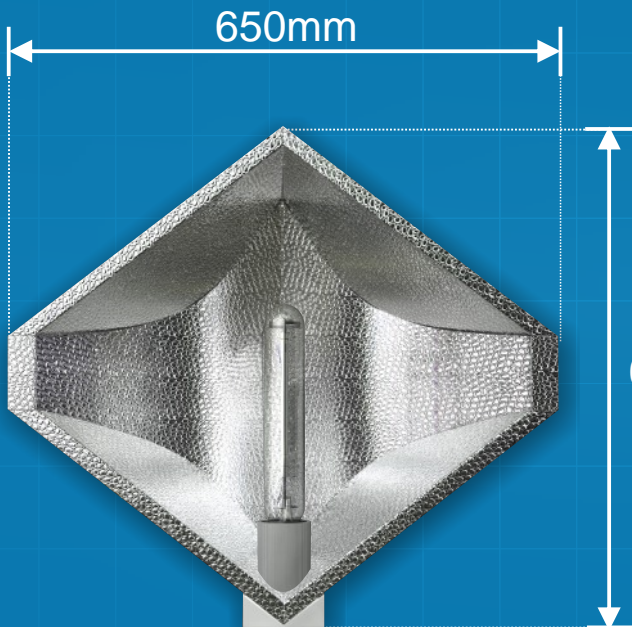

## Diamond Reflector Small

Length - 500mm  
Width - 545mm  
Height - 125mm

500mm

125mm

## Diamond Reflector Large

Length - 600mm  
Width - 650mm  
Height - 175mm

600mm

150mm

**ECO-LIGHT**

## Eco-Light Reflector

Length - 590mm  
Width - 350mm  
Height - 175mm

## Air-Cooled Diamond Reflector

Length - 640mm  
Width - 650mm  
Height - 150mm

Adjustable lamp holder:  
placement of lamp can be modified up to 75mm

Spigot - 150mm

Deutschland:	<a href="https://www.growland.net"><u>https://www.growland.net</u></a>
Europe:	<a href="https://www.growland.biz"><u>https://www.growland.biz</u></a>
France:	<a href="https://www.growland.fr"><u>https://www.growland.fr</u></a>
España:	<a href="https://www.growland.es"><u>https://www.growland.es</u></a>
Österreich:	<a href="https://www.growland.at"><u>https://www.growland.at</u></a>
Nederland:	<a href="https://www.growland.nl"><u>https://www.growland.nl</u></a>
Italia:	<a href="https://www.growland.it"><u>https://www.growland.it</u></a>
United Kingdom:	<a href="https://www.growland.co.uk"><u>https://www.growland.co.uk</u></a>