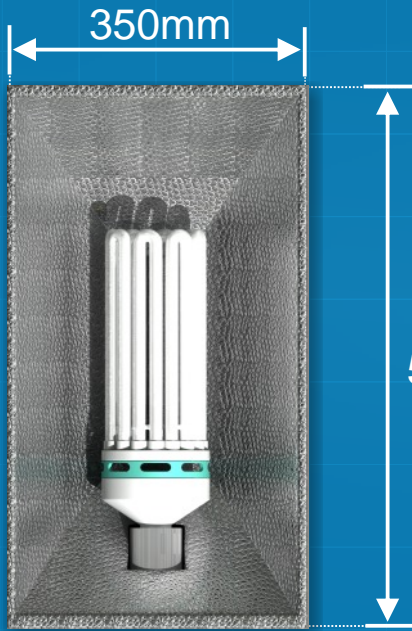

## Diamond Reflector Small

Length - 500mm  
Width - 545mm  
Height - 125mm

500mm

125mm

## Diamond Reflector Large

Length - 600mm  
Width - 650mm  
Height - 175mm

600mm

150mm

**ECO-LIGHT**

## Eco-Light Reflector

Length - 590mm  
Width - 350mm  
Height - 175mm

## Air-Cooled Diamond Reflector

Length - 640mm  
Width - 650mm  
Height - 150mm

Adjustable lamp holder:  
placement of lamp can be modified up to 75mm

Spigot - 150mm

Deutschland:	<a href="https://www.growland.net"><u>https://www.growland.net</u></a>
Europe:	<a href="https://www.growland.biz"><u>https://www.growland.biz</u></a>
France:	<a href="https://www.growland.fr"><u>https://www.growland.fr</u></a>
España:	<a href="https://www.growland.es"><u>https://www.growland.es</u></a>
Österreich:	<a href="https://www.growland.at"><u>https://www.growland.at</u></a>
Nederland:	<a href="https://www.growland.nl"><u>https://www.growland.nl</u></a>
Italia:	<a href="https://www.growland.it"><u>https://www.growland.it</u></a>
United Kingdom:	<a href="https://www.growland.co.uk"><u>https://www.growland.co.uk</u></a>