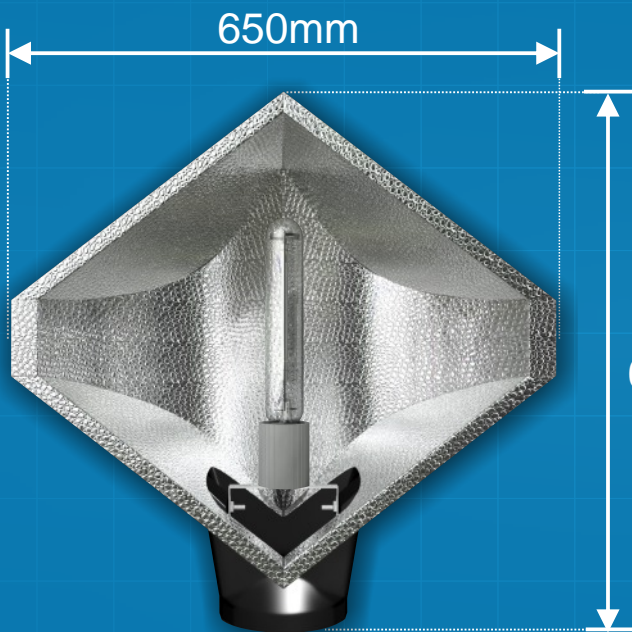

## Diamond Reflector Small

Length - 500mm  
Width - 545mm  
Height - 125mm

500mm

125mm

## Diamond Reflector Large

Length - 600mm  
Width - 650mm  
Height - 175mm

600mm

150mm

**ECO-LIGHT**

## Eco-Light Reflector

Length - 590mm  
Width - 350mm  
Height - 175mm

## Air-Cooled Diamond Reflector

Length - 640mm  
Width - 650mm  
Height - 150mm

Adjustable lamp holder:  
placement of lamp can be modified up to 75mm

Spigot - 150mm

Deutschland:	<a href="https://www.growland.net"><u>https://www.growland.net</u></a>
Europe:	<a href="https://www.growland.biz"><u>https://www.growland.biz</u></a>
France:	<a href="https://www.growland.fr"><u>https://www.growland.fr</u></a>
España:	<a href="https://www.growland.es"><u>https://www.growland.es</u></a>
Österreich:	<a href="https://www.growland.at"><u>https://www.growland.at</u></a>
Nederland:	<a href="https://www.growland.nl"><u>https://www.growland.nl</u></a>
Italia:	<a href="https://www.growland.it"><u>https://www.growland.it</u></a>
United Kingdom:	<a href="https://www.growland.co.uk"><u>https://www.growland.co.uk</u></a>