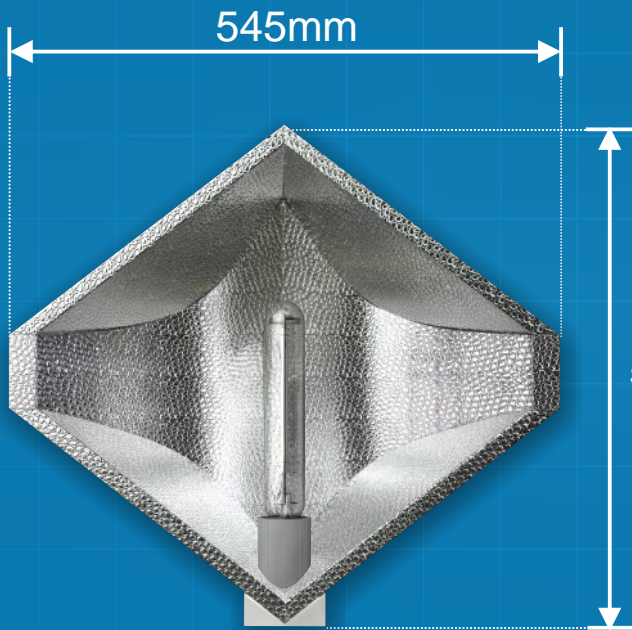

## Diamond Reflector Small

Length - 500mm  
Width - 545mm  
Height - 125mm

500mm

125mm

## Diamond Reflector Large

Length - 600mm  
Width - 650mm  
Height - 175mm

600mm

150mm

**ECO-LIGHT**

## Eco-Light Reflector

Length - 590mm  
Width - 350mm  
Height - 175mm

## Air-Cooled Diamond Reflector

Length - 640mm  
Width - 650mm  
Height - 150mm

Adjustable lamp holder:  
placement of lamp can be modified up to 75mm

Spigot - 150mm

Deutschland:	<a href="https://www.growland.net"><u>https://www.growland.net</u></a>
Europe:	<a href="https://www.growland.biz"><u>https://www.growland.biz</u></a>
France:	<a href="https://www.growland.fr"><u>https://www.growland.fr</u></a>
España:	<a href="https://www.growland.es"><u>https://www.growland.es</u></a>
Österreich:	<a href="https://www.growland.at"><u>https://www.growland.at</u></a>
Nederland:	<a href="https://www.growland.nl"><u>https://www.growland.nl</u></a>
Italia:	<a href="https://www.growland.it"><u>https://www.growland.it</u></a>
United Kingdom:	<a href="https://www.growland.co.uk"><u>https://www.growland.co.uk</u></a>