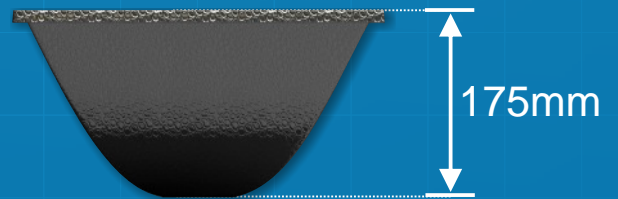

## Diamond Reflector Small

Length - 500mm  
Width - 545mm  
Height - 125mm

500mm

125mm

## Diamond Reflector Large

Length - 600mm  
Width - 650mm  
Height - 175mm

600mm

150mm

**ECO-LIGHT**

## Eco-Light Reflector

Length - 590mm  
Width - 350mm  
Height - 175mm

## Air-Cooled Diamond Reflector

Length - 640mm  
Width - 650mm  
Height - 150mm

Adjustable lamp holder:  
placement of lamp can be modified up to 75mm

Spigot - 150mm

Deutschland:	<a href="https://www.growland.net"><u>https://www.growland.net</u></a>
Europe:	<a href="https://www.growland.biz"><u>https://www.growland.biz</u></a>
France:	<a href="https://www.growland.fr"><u>https://www.growland.fr</u></a>
España:	<a href="https://www.growland.es"><u>https://www.growland.es</u></a>
Österreich:	<a href="https://www.growland.at"><u>https://www.growland.at</u></a>
Nederland:	<a href="https://www.growland.nl"><u>https://www.growland.nl</u></a>
Italia:	<a href="https://www.growland.it"><u>https://www.growland.it</u></a>
United Kingdom:	<a href="https://www.growland.co.uk"><u>https://www.growland.co.uk</u></a>